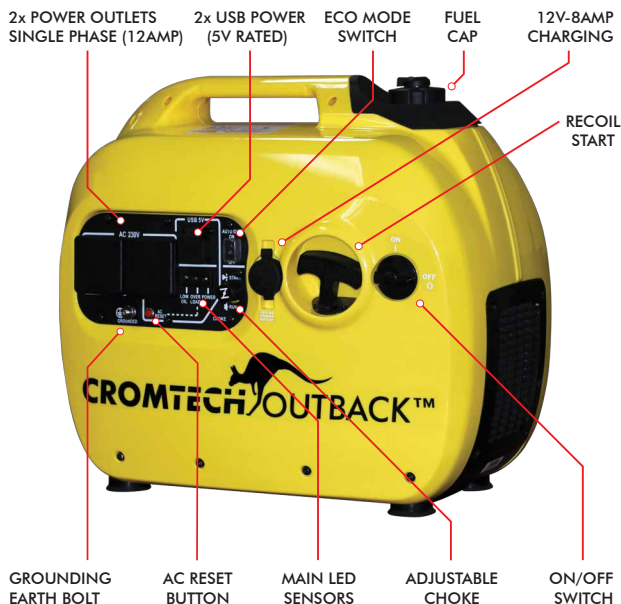

The most compact and lightest model in its class! The 2.4kVA CROMTECH OUTBACK™ portable inverter generator is a super quiet unit that has multiple power options including USB, 12V and 240V power.

The generator is ideal for camping, caravanning, home use and is supported by Crommelins Machinery award winning national service and spare parts network.

FEATURES

- 2x Power outlets (Single phase - 15Amp)
- USB Power/Charge outlets
- 12V Battery Power/Charge outlet
- 4-Stroke, forced air cooled, OHV Cromtech engine
- Pure Sine Wave <2.5% THD suits precise instruments
- Up to 20 hours running time (depending on load)
- Low oil sensor, overload, output indicator LEDs
- Super quiet muffler and compact case
- Eco mode adjusts output as load requires and lowers noise level
- Easy maintenance with quick convenient access ports
- **Bonus protective cover**
- 1 Year Cromtech warranty

IDEAL FOR:

- Camping, Caravanning & RVs
- Home & small office backup power
- Shop and production use
- Precision Instruments
- Small power tools*
- Fetes & Markets

*Check the power tool manual for load requirements

STANDARD FEATURES

CTG2500i SPECIFICATIONS

kVA Max. Output	2400watts
kVA Cont. Output	2100watts
Running time	5 - 20hrs (load depending)
Engine	2.6kw Cromtech (79cc)
Engine Type	Air cooled, OHV, 4-Stroke
Fuel Type	Petrol unleaded
Fuel Tank	5.0L
Frequency	240V-50Hz
Voltage Regulation	Pure Sine Wave
240V Power	2x Outlets (Single phase - 15Amp)
USB Power/Charge	2x USB (5V)
12V Power/Charge	12V-8Amp
DB at 7m	52 - 59db at 7m
Weight (Dry)	19.8kg
Dimensions (LxWxH)	512x315x447mm