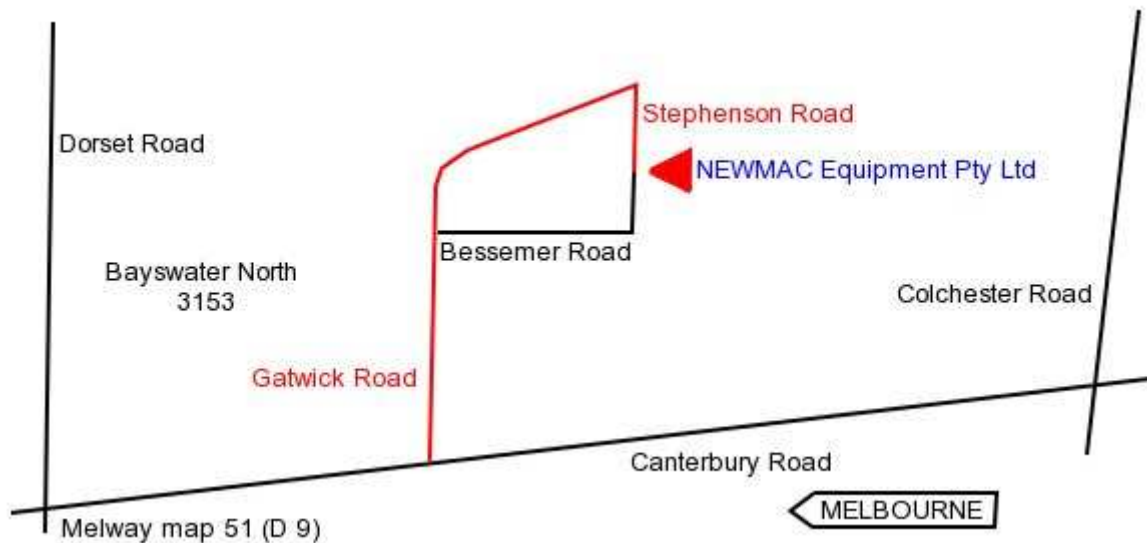

Opening hours 8.30 to 4.45pm Monday to Friday

Site updated: 11th March, 2016

Open Monday to Friday 8.30am to 4.45pm & Saturday mornings by appointment only.

**Ex government
machines in
stock**