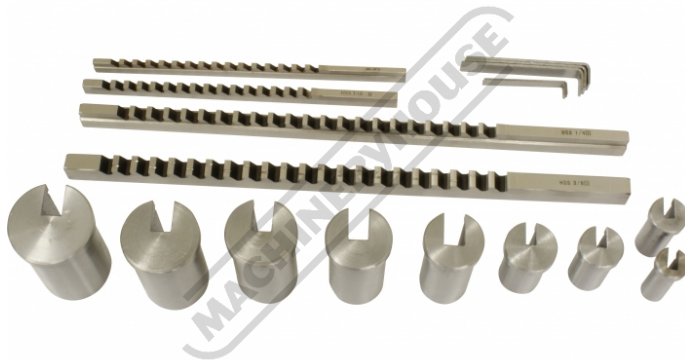

**Order Code: M500**  
**Imperial - Keyway Broach Set**  
 1/8", 3/16", 1/4", 3/8"

On Special - Ends 30th June 2017	
ex GST	inc GST
<del>\$495.00</del>	<del>\$544.50</del>
<b>\$420.00</b>	<b>\$462.00</b>

ORDER CODE	M500
Type	Imperial
Broach Size	1/8, 3/16, 1/4, 3/8"
No. Broaches	4
No. Bushes	9

## Description

Imperial Keyway Broach Set manufactured from HSS complete with bushes from 1/2" - 1 1/2" and packing shims

## Features

- Supplied in wooden case
- Weight: 4.55kg