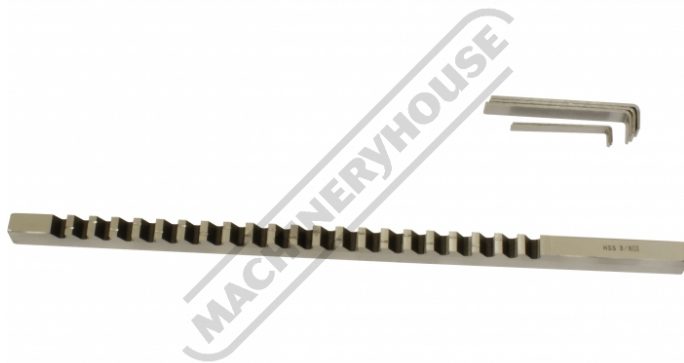

Order Code: M5005
Imperial - Keyway Broach
5/16"

On Special - Ends 30th June 2017	
ex GST	inc GST
\$109.00	\$119.90
\$91.82	\$101.00

ORDER CODE	M5005
Type	Imperial
Broach Size	5/16"
No. Broaches	1

Description

Consisting of a HSS broach & packing shims

Recommended Accessories

	Code	ex GST	inc GST
Imperial Keyway Broach Set 1/8", 3/16", 1/4", 3/8"	M500	\$420.00	\$462.00
Metric Keyway Broach Set 4, 5, 6, 8mm	M498	\$420.00	\$462.00
Metric Keyway Broach 3mm	M4982	\$65.45	\$72.00
Metric Keyway Broach 4mm	M4983	\$82.73	\$91.00
Metric Keyway Broach 5mm	M4984	\$88.18	\$97.00
Metric Keyway Broach 6mm	M4985	\$88.18	\$97.00
Metric Keyway Broach 8mm	M4986	\$91.82	\$101.00

Metric Keyway Broach 10mm

M4987

~~\$164.00~~ **\$149.09**

Metric Keyway Broach 12mm

M4988

~~\$164.00~~ **\$149.09**