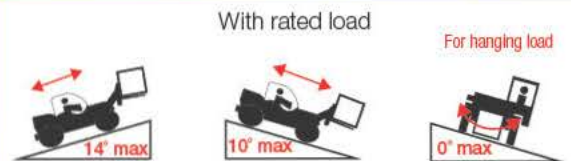

HTL-4014 Load Chart - Fly Jib 2.5m

This load chart only applies to Haulotte attachments

HTL-4014

Part number/s
2820304080
2820307450

Max. capacity
1200kg
Mass 280kg

WARNING: Load Charts are different for each attachment fitted to the Telehandler. Please ensure the attachment part number is as shown above. Use only Haulotte attachments.

SAFE USE INFORMATION

Tyre Size and Pressure

	SOLIDEAL	MITAS
Size	18-22.5 4LR4	18-22.5 MPT-06
Pressure	450 kpa (65 psi)	510 kpa (74 psi)
Ply rating	16PR	16PR

Pick & Carry Information

- Travel speed with rated load 0.4 m/s (1.5km/h) (walking speed)
- Boom fully retracted with rated load 300mm above the ground
- In-service wind speed 10 m/s - 36 km/h
- Ground conditions: solid surfaces for lifting and travelling
- Hanging loads: secure load before travelling

Stationary

Pick and Carry (Travelling)

HTL-4014 Load Chart - Fly Jib 2.5m + 1.2T Winch

This load chart only applies to Haulotte attachments

HTL-4014

Part number/s
2820304120

Max. capacity
1200kg
Mass 310kg

WARNING: Load Charts are different for each attachment fitted to the Telehandler.
Please ensure the attachment part number is as shown above.
Use only Haulotte attachments.