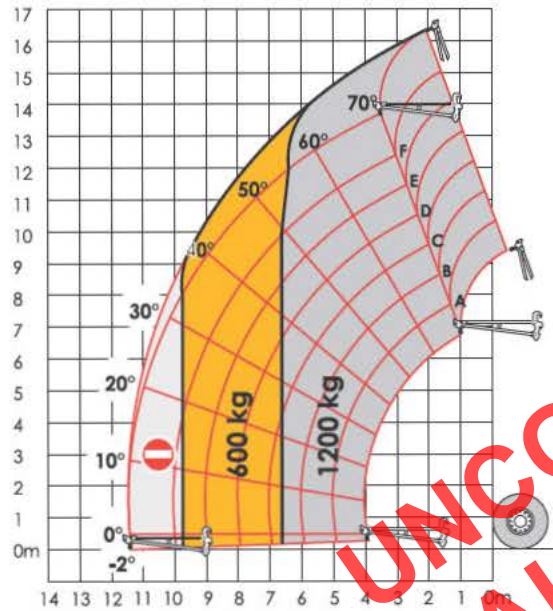

HTL-4014 Load Chart - Fly Jib 2.5m

This load chart only applies to Haulotte attachments

HTL-4014

Part number/s
2820304080
2820307450

Max. capacity
1200kg
Mass 280kg

WARNING: Load Charts are different for each attachment fitted to the Telehandler. Please ensure the attachment part number is as shown above. Use only Haulotte attachments.

SAFE USE INFORMATION

Tyre Size and Pressure

	SOLIDEAL	MITAS
Size	18-22.5 4LR4	18-22.5 MPT-06
Pressure	450 kpa (65 psi)	510 kpa (74 psi)
Ply rating	16PR	16PR

Pick & Carry Information

- Travel speed with rated load 0.4 m/s (1.5km/h) (walking speed)
- Boom fully retracted with rated load 300mm above the ground
- In-service wind speed 10 m/s - 36 km/h
- Ground conditions: solid surfaces for lifting and travelling
- Hanging loads: secure load before travelling