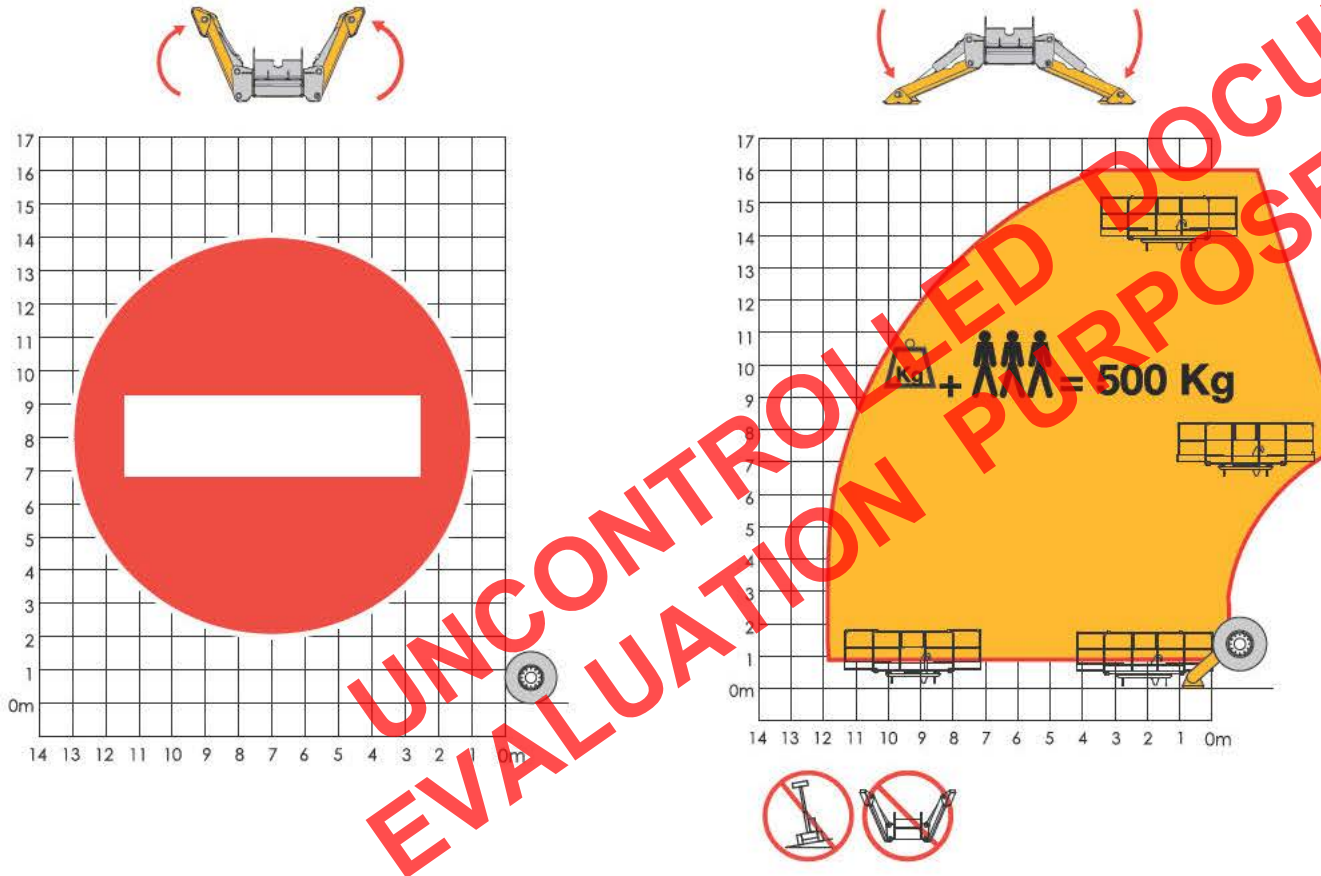

Stationary

With rated load

WARNING: Load Charts are different for each attachment fitted to the Telehandler.
Please ensure the attachment part number is as shown above.
Use only Haulotte attachments.

HTL-4014 Load Chart - Side Shift Forks