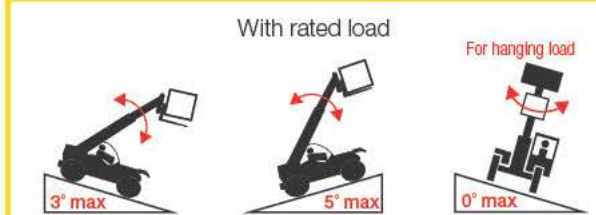

Stationary