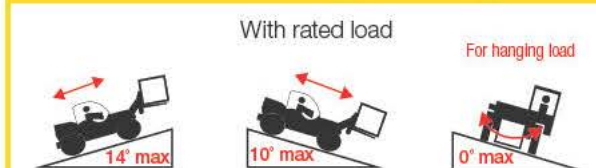

Pick and Carry (Travelling)