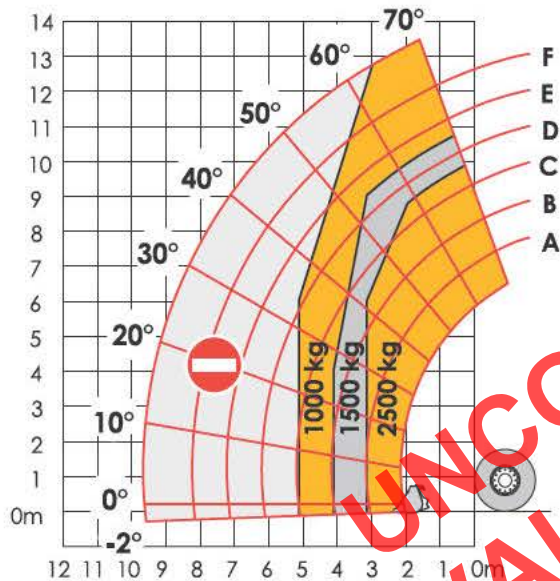

Pick & Carry Information

1. Travel speed with rated load 0.4 m/s (1.5km/h) (walking speed)
2. Boom fully retracted with rated load 300mm above the ground
3. In-service wind speed 10 m/s - 36 km/h
4. Ground conditions: solid surfaces for lifting and travelling

The abusive use of the accessory can deteriorate the telescopic boom.