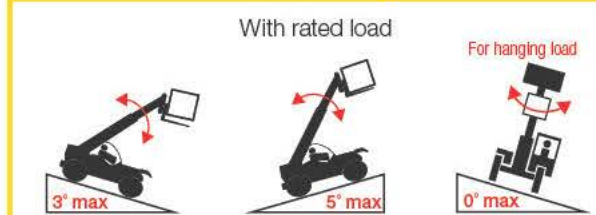

Stationary