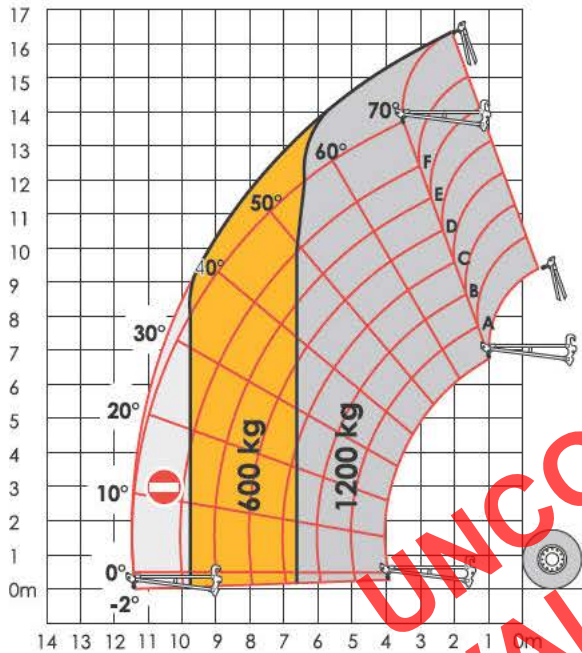

Stationary

Pick and Carry (Travelling)

HTL-4014 Load Chart - Fly Jib 2.5m + 1.2T Winch

This load chart only applies to Haulotte attachments

HTL-4014

Part number/s
2820304120

Max. capacity
1200kg
Mass 310kg

WARNING: Load Charts are different for each attachment fitted to the Telehandler.
Please ensure the attachment part number is as shown above.
Use only Haulotte attachments.

SAFE USE INFORMATION

Tyre Size and Pressure

	SOLIDEAL	MITAS
Size	18-22.5 4LR4	18-22.5 MPT-06
Pressure	450 kpa (65 psi)	510 kpa (74 psi)
Ply rating	16PR	16PR

Pick & Carry Information

- Travel speed with rated load 0.4 m/s (1.5km/h) (walking speed)
- Boom fully retracted with rated load 300mm above the ground
- In-service wind speed 10 m/s - 36 km/h
- Ground conditions: solid surfaces for lifting and travelling
- Hanging loads: secure load before travelling