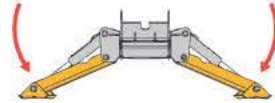

Stationary

Pick and Carry (Travelling)

HTL-4014 Load Chart - Fly Jib 2.5m + 1.2T Winch

This load chart only applies to Haulotte attachments

HTL-4014

Part number/s
2820304120

Max. capacity
1200kg
Mass 310kg

WARNING: Load Charts are different for each attachment fitted to the Telehandler.
Please ensure the attachment part number is as shown above.
Use only Haulotte attachments.