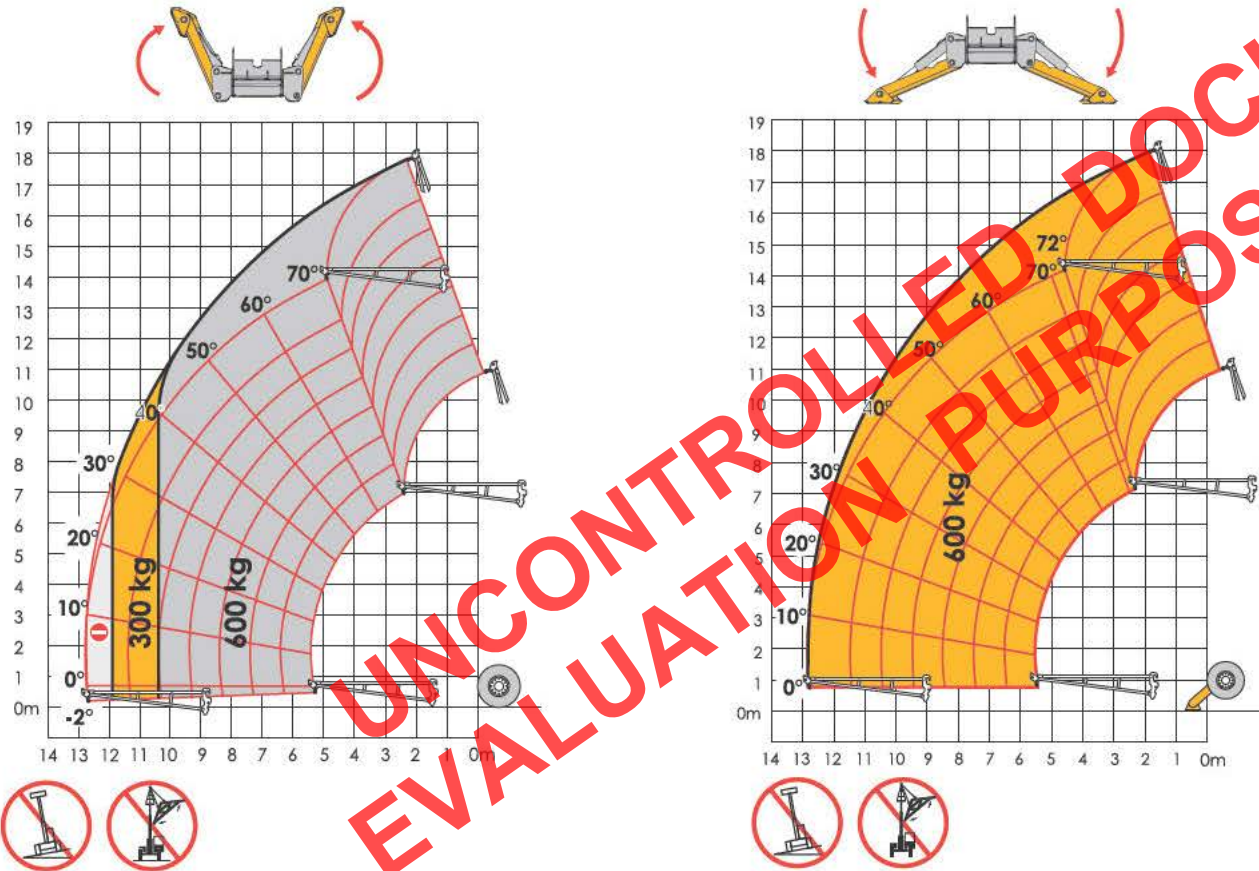

Pick & Carry Information

1. Travel speed with rated load 0.4 m/s (1.5km/h) (walking speed)
2. Boom fully retracted with rated load 300mm above the ground
3. In-service wind speed 10 m/s - 36 km/h
4. Ground conditions: solid surfaces for lifting and travelling
5. Hanging loads: secure load before travelling