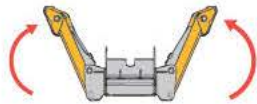

SAFE USE INFORMATION

Tyre Size and Pressure

	SOLIDEAL	MITAS
Size	18-22.5 4LR4	18-22.5 MPT-06
Pressure	450 kpa (65 psi)	510 kpa (74 psi)
Ply rating	16PR	16PR

Pick & Carry Information

1. Travel speed with rated load 0.4 m/s (1.5km/h) (walking speed)
2. Boom fully retracted with rated load 300mm above the ground
3. In-service wind speed 10 m/s - 36 km/h
4. Ground conditions: solid surfaces for lifting and travelling