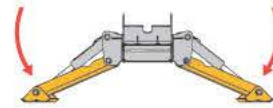

SAFE USE INFORMATION

Tyre Size and Pressure

	SOLIDEAL	MITAS
Size	18-22.5 4LR4	18-22.5 MPT-06
Pressure	450 kpa (65 psi)	510 kpa (74 psi)
Ply rating	16PR	16PR

Pick & Carry Information

1. Travel speed with rated load 0.4 m/s (1.5km/h) (walking speed)
2. Boom fully retracted with rated load 300mm above the ground
3. In-service wind speed 10 m/s - 36 km/h
4. Ground conditions: solid surfaces for lifting and travelling