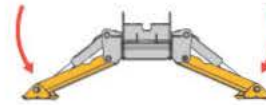

Stationary

With rated load

WARNING: Load Charts are different for each attachment fitted to the Telehandler.
Please ensure the attachment part number is as shown above.
Use only Haulotte attachments.

HTL-4014 Load Chart - Side Shift Forks

This load chart only applies to Haulotte attachments

HTL-4014

Part number/s
2820303940

Max. capacity
3000kg
Mass 390kg

WARNING: Load Charts are different for each attachment fitted to the Telehandler. Please ensure the attachment part number is as shown above. Use only Haulotte attachments.