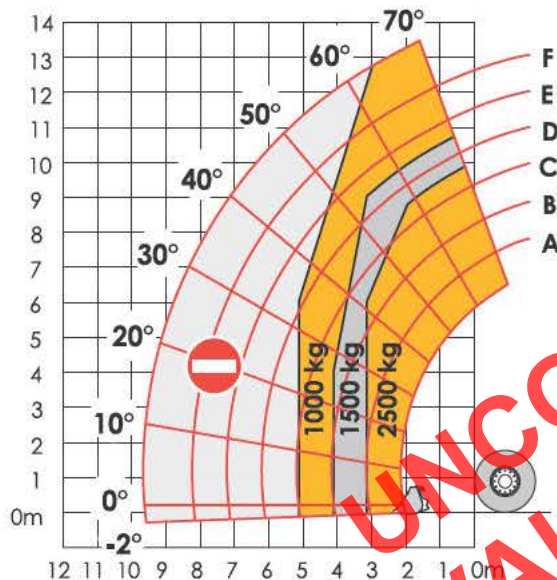

Pick & Carry Information

1. Travel speed with rated load 0.4 m/s (1.5km/h) (walking speed)
2. Boom fully retracted with rated load 300mm above the ground
3. In-service wind speed 10 m/s - 36 km/h
4. Ground conditions: solid surfaces for lifting and travelling

The abusive use of the accessory can deteriorate the telescopic boom.