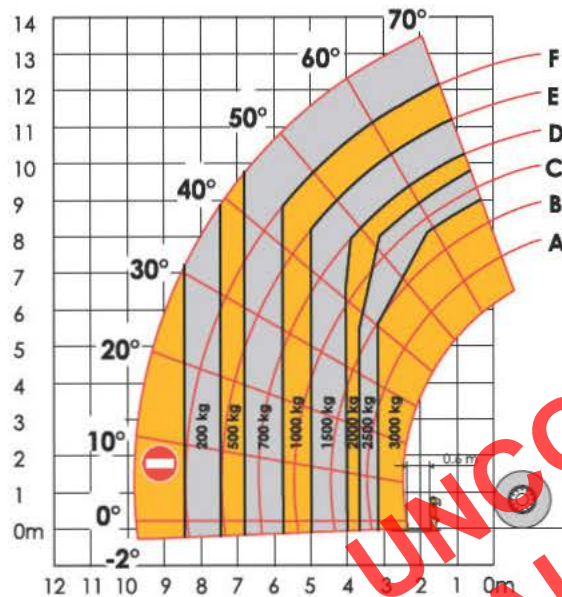

Stationary

With rated load

WARNING: Load Charts are different for each attachment fitted to the Telehandler.
Please ensure the attachment part number is as shown above.
Use only Haulotte attachments.

HTL-4014 Load Chart - Side Shift Forks

This load chart only applies to Haulotte attachments

HTL-4014

Part number/s
2820303940

Max. capacity
3000kg
Mass 390kg

WARNING: Load Charts are different for each attachment fitted to the Telehandler. Please ensure the attachment part number is as shown above. Use only Haulotte attachments.