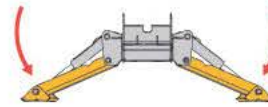

HTL-4014 Load Chart - 3T Jib Crane

This load chart only applies to Haulotte attachments

HTL-4014

Part number/s
2820305490
2820303980

Max. capacity
3000kg
Mass 140kg

WARNING: Load Charts are different for each attachment fitted to the Telehandler. Please ensure the attachment part number is as shown above. Use only Haulotte attachments.