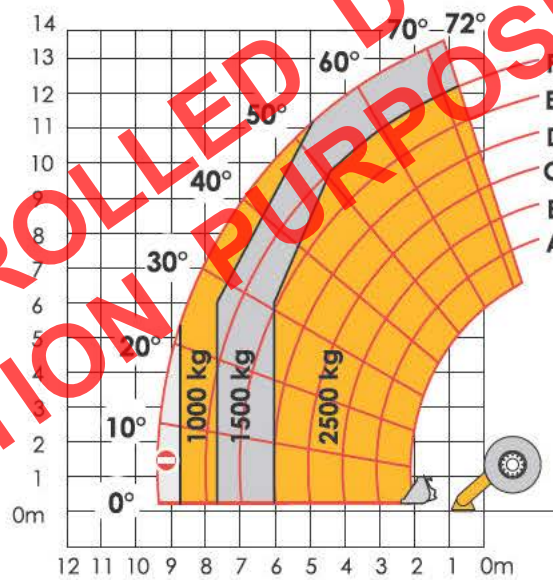

The abusive use of the accessory can deteriorate the telescopic boom.