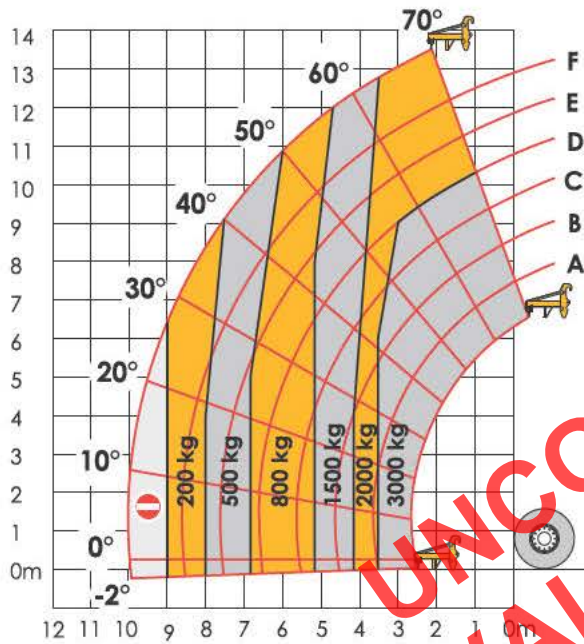

HTL-4014 Load Chart - 3T Jib Crane

This load chart only applies to Haulotte attachments

HTL-4014

Part number/s
2820305490
2820303980

Max. capacity
3000kg
Mass 140kg

WARNING: Load Charts are different for each attachment fitted to the Telehandler. Please ensure the attachment part number is as shown above. Use only Haulotte attachments.

SAFE USE INFORMATION

Tyre Size and Pressure

	SOLIDEAL	MITAS
Size	18-22.5 4LR4	18-22.5 MPT-06
Pressure	450 kpa (65 psi)	510 kpa (74 psi)
Ply rating	16PR	16PR

Pick & Carry Information

- Travel speed with rated load 0.4 m/s (1.5km/h) (walking speed)
- Boom fully retracted with rated load 300mm above the ground
- In-service wind speed 10 m/s - 36 km/h
- Ground conditions: solid surfaces for lifting and travelling
- Hanging loads: secure load before travelling

Tyre Size and Pressure

	SOLIDEAL	MITAS
Size	18-22.5 4LR4	18-22.5 MPT-06
Pressure	450 kpa (65 psi)	510 kpa (74 psi)
Ply rating	16PR	16PR

Pick & Carry Information

1. Travel speed with rated load 0.4 m/s (1.5km/h) (walking speed)
2. Boom fully retracted with rated load 300mm above the ground
3. In-service wind speed 10 m/s - 36 km/h
4. Ground conditions: solid surfaces for lifting and travelling