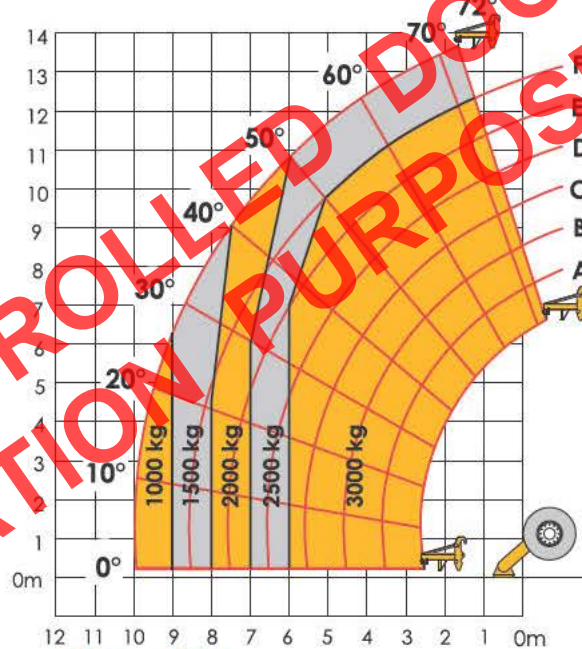

HTL-4014 Load Chart - 3T Jib Crane

This load chart only applies to Haulotte attachments

HTL-4014

Part number/s
2820305490
2820303980

Max. capacity
3000kg
Mass 140kg

WARNING: Load Charts are different for each attachment fitted to the Telehandler. Please ensure the attachment part number is as shown above. Use only Haulotte attachments.

SAFE USE INFORMATION

Tyre Size and Pressure

	SOLIDEAL	MITAS
Size	18-22.5 4LR4	18-22.5 MPT-06
Pressure	450 kpa (65 psi)	510 kpa (74 psi)
Ply rating	16PR	16PR

Pick & Carry Information

- Travel speed with rated load 0.4 m/s (1.5km/h) (walking speed)
- Boom fully retracted with rated load 300mm above the ground
- In-service wind speed 10 m/s - 36 km/h
- Ground conditions: solid surfaces for lifting and travelling
- Hanging loads: secure load before travelling