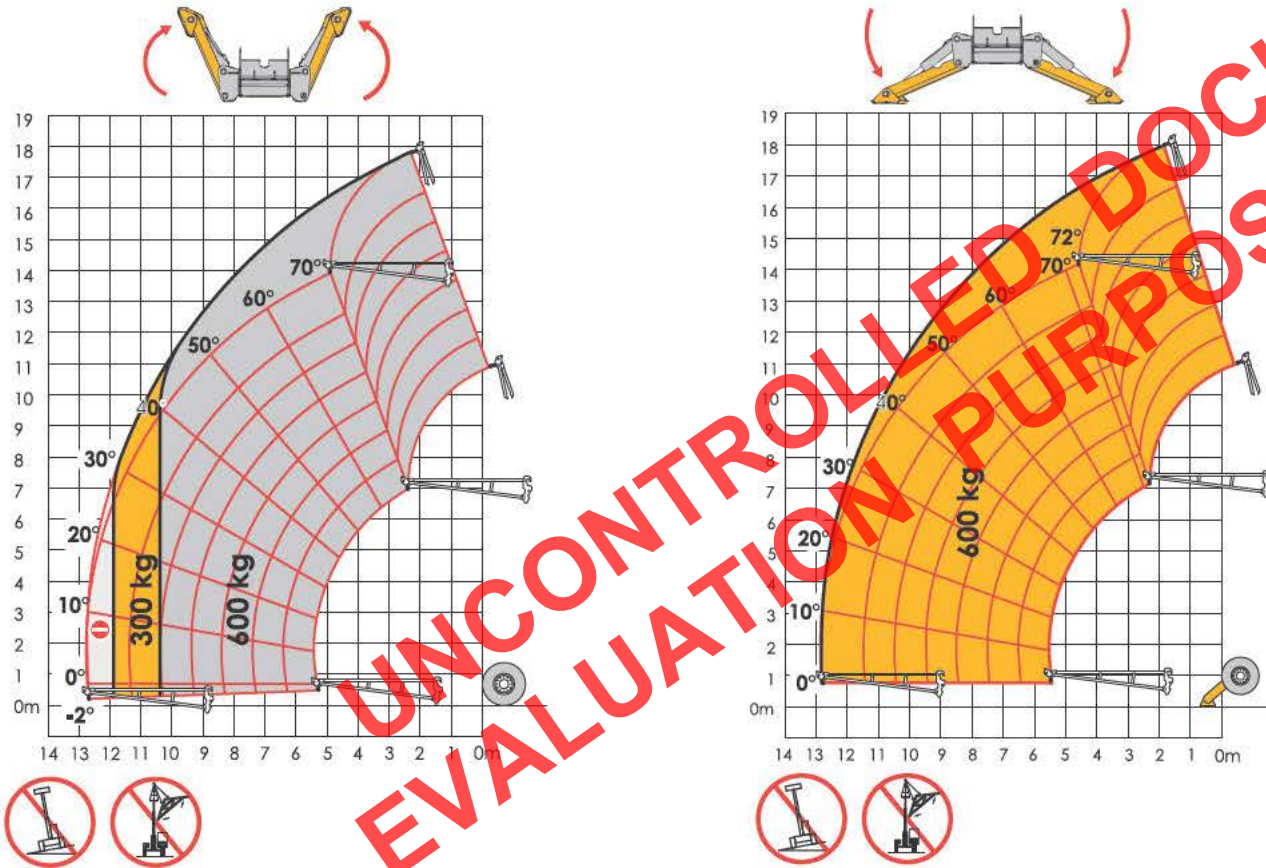

- Travel speed with rated load 0.4 m/s (1.5km/h) (walking speed)
- Boom fully retracted with rated load 300mm above the ground
- In-service wind speed 10 m/s - 36 km/h
- Ground conditions: solid surfaces for lifting and travelling
- Hanging loads: secure load before travelling