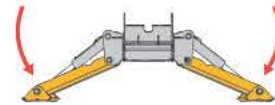

HTL-4014 Load Chart - Bucket With Teeth

This load chart only applies to Haulotte attachments

HTL-4014

Part number/s
2820302820
2326013990

Max. capacity
2500kg
Mass 590kg

SAFE USE INFORMATION

Tyre Size and Pressure

	SOLIDEAL	MITAS
Size	18-22.5 4LR4	18-22.5 MPT-06
Pressure	450 kpa (65 psi)	510 kpa (74 psi)
Ply rating	16PR	16PR

Pick & Carry Information

1. Travel speed with rated load 0.4 m/s (1.5km/h) (walking speed)
2. Boom fully retracted with rated load 300mm above the ground
3. In-service wind speed 10 m/s - 36 km/h
4. Ground conditions: solid surfaces for lifting and travelling

The abusive use of the accessory can deteriorate the telescopic boom.

The abusive use of the accessory can deteriorate the telescopic boom.

WARNING: Load Charts are different for each attachment fitted to the Telehandler. Please ensure the attachment part number is as shown above. Use only Haulotte attachments.

Stationary

With rated load

Pick and Carry (Travelling)

With rated load