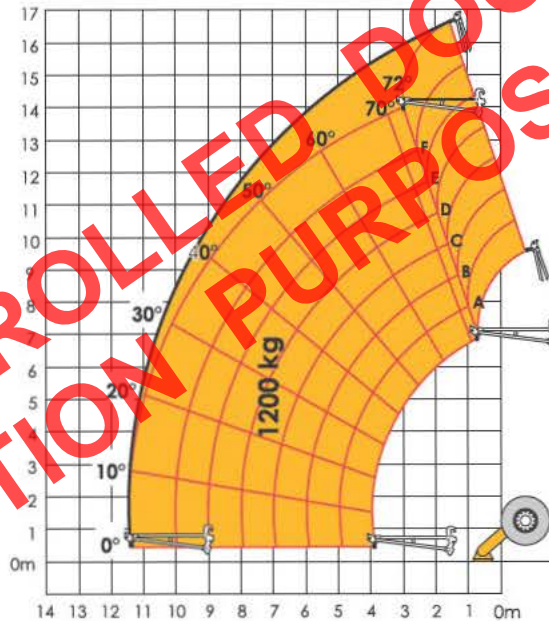

HTL-4014 Load Chart - Fly Jib 2.5m

This load chart only applies to Haulotte attachments

HTL-4014

Part number/s
2820304080
2820307450

Max. capacity
1200kg
Mass 280kg

WARNING: Load Charts are different for each attachment fitted to the Telehandler. Please ensure the attachment part number is as shown above. Use only Haulotte attachments.