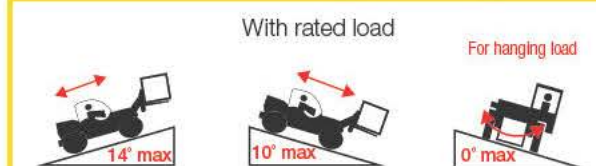

Pick and Carry (Travelling)