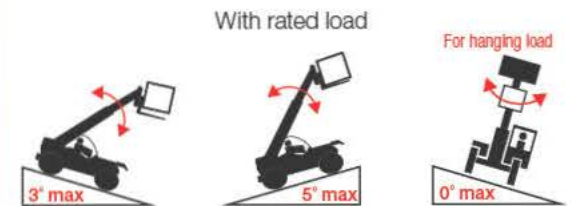

HTL-4014 Load Chart - Fly Jib 2.5m

This load chart only applies to Haulotte attachments

HTL-4014

Part number/s
2820304080
2820307450

Max. capacity
1200kg
Mass 280kg

WARNING: Load Charts are different for each attachment fitted to the Telehandler. Please ensure the attachment part number is as shown above. Use only Haulotte attachments.

SAFE USE INFORMATION

Tyre Size and Pressure

	SOLIDEAL	MITAS
Size	18-22.5 4LR4	18-22.5 MPT-06
Pressure	450 kpa (65 psi)	510 kpa (74 psi)
Ply rating	16PR	16PR

Pick & Carry Information

- Travel speed with rated load 0.4 m/s (1.5km/h) (walking speed)
- Boom fully retracted with rated load 300mm above the ground
- In-service wind speed 10 m/s - 36 km/h
- Ground conditions: solid surfaces for lifting and travelling
- Hanging loads: secure load before travelling

Stationary

Pick and Carry (Travelling)

HTL-4014 Load Chart - Fly Jib 2.5m + 1.2T Winch

This load chart only applies to Haulotte attachments

HTL-4014

Part number/s
2820304120

Max. capacity
1200kg
Mass 310kg

WARNING: Load Charts are different for each attachment fitted to the Telehandler.
Please ensure the attachment part number is as shown above.
Use only Haulotte attachments.