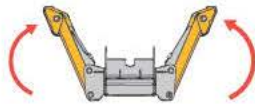

With rated load

HTL-4014 Load Chart - Toothless Bucket

This load chart only applies to Haulotte attachments

HTL-4014

Part number/s 2820302810
2820303930

Max. capacity 2500kg
Mass 460kg

The abusive use of the accessory can deteriorate the telescopic boom.