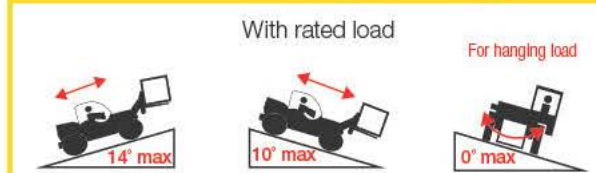

Pick and Carry (Travelling)