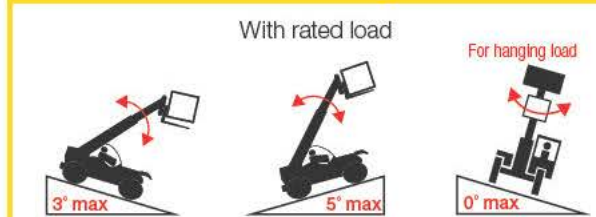

Stationary