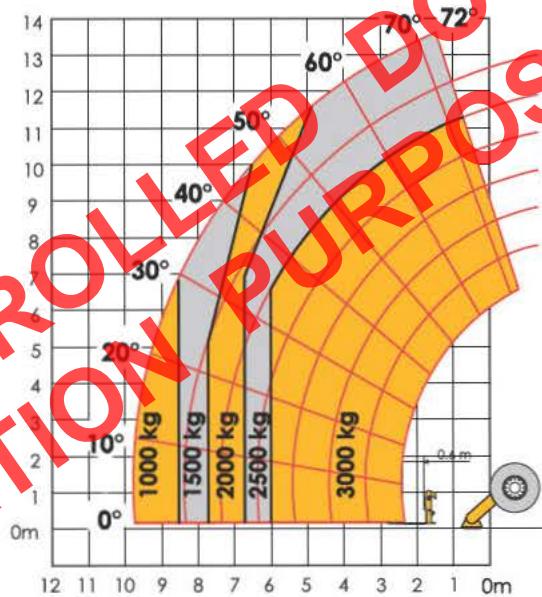

Stationary

With rated load

WARNING: Load Charts are different for each attachment fitted to the Telehandler.
Please ensure the attachment part number is as shown above.
Use only Haulotte attachments.

HTL-4014 Load Chart - Side Shift Forks

This load chart only applies to Haulotte attachments

HTL-4014

Part number/s
2820303940

Max. capacity
3000kg
Mass 390kg

WARNING: Load Charts are different for each attachment fitted to the Telehandler. Please ensure the attachment part number is as shown above. Use only Haulotte attachments.