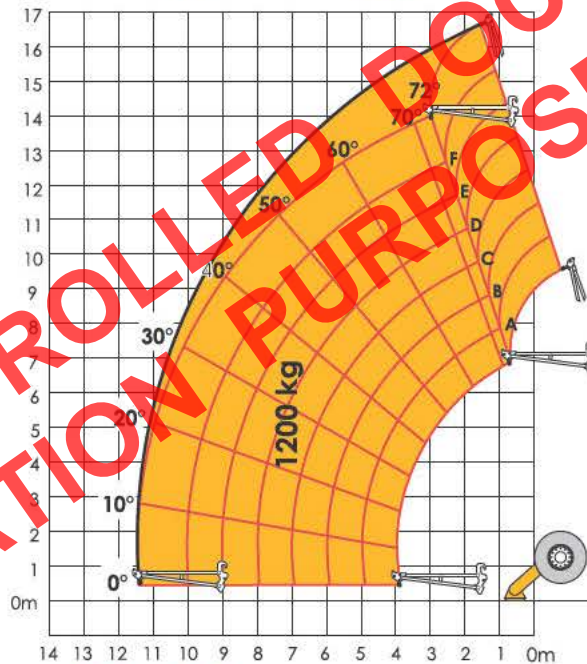

Stationary

Pick and Carry (Travelling)

HTL-4014 Load Chart - Fly Jib 2.5m + 1.2T Winch

This load chart only applies to Haulotte attachments

HTL-4014

Part number/s
2820304120

Max. capacity
1200kg
Mass 310kg

WARNING: Load Charts are different for each attachment fitted to the Telehandler.
Please ensure the attachment part number is as shown above.
Use only Haulotte attachments.