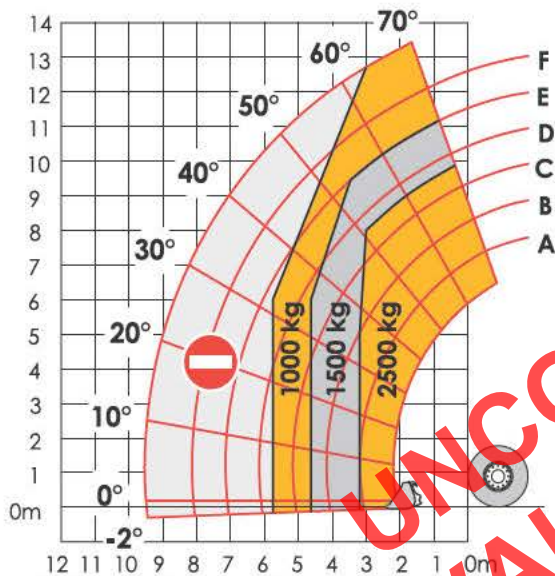

HTL-4014

Part number/s 2820302810
2820303930

Max. capacity 2500kg
Mass 460kg

The abusive use of the accessory can deteriorate the telescopic boom.

The abusive use of the accessory can deteriorate the telescopic boom.