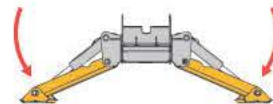

With rated load

HTL-4014 Load Chart - Toothless Bucket

This load chart only applies to Haulotte attachments

HTL-4014

Part number/s 2820302810
2820303930

Max. capacity 2500kg
Mass 460kg

The abusive use of the accessory can deteriorate the telescopic boom.