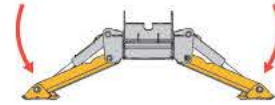

HTL-4014 Load Chart - 4-in-1 Bucket

This load chart only applies to Haulotte attachments

HTL-4014

Part number/s
2820302830

Max. capacity
2500kg
Mass 655kg

SAFE USE INFORMATION

Tyre Size and Pressure

	SOLIDEAL	MITAS
Size	18-22.5 4LR4	18-22.5 MPT-06
Pressure	450 kpa (65 psi)	510 kpa (74 psi)
Ply rating	16PR	16PR

Pick & Carry Information

1. Travel speed with rated load 0.4 m/s (1.5km/h) (walking speed)
2. Boom fully retracted with rated load 300mm above the ground
3. In-service wind speed 10 m/s - 36 km/h
4. Ground conditions: solid surfaces for lifting and travelling

The abusive use of the accessory can deteriorate the telescopic boom.

The abusive use of the accessory can deteriorate the telescopic boom.

WARNING: Load Charts are different for each attachment fitted to the Telehandler. Please ensure the attachment part number is as shown above. Use only Haulotte attachments.

Stationary

With rated load

Pick and Carry (Travelling)

With rated load