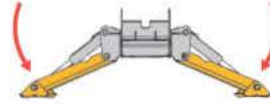

HTL-4014 Load Chart - Fly Jib 2.5m

This load chart only applies to Haulotte attachments

HTL-4014

Part number/s
2820304080
2820307450

Max. capacity
1200kg
Mass 280kg

WARNING: Load Charts are different for each attachment fitted to the Telehandler. Please ensure the attachment part number is as shown above. Use only Haulotte attachments.