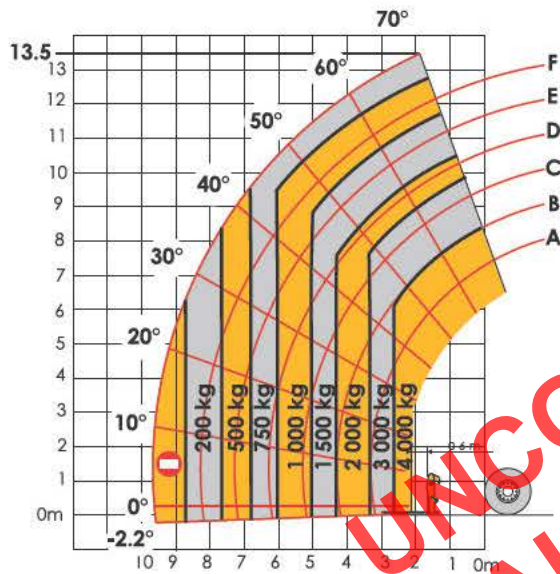

WARNING: Load Charts are different for each attachment fitted to the Telehandler. Please ensure the attachment part number is as shown above. Use only Haulotte attachments.

Stationary

With rated load

Pick and Carry (Travelling)

With rated load